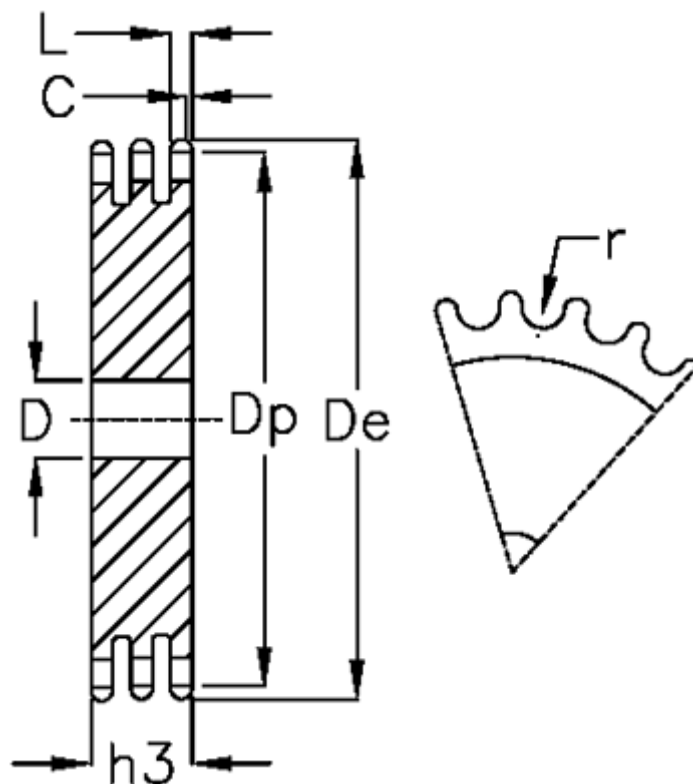

Article number: 616023008075

Description: Plate wheel 16 B-3 Z=75 triplex

Measures

C = 3

D = 40

De = 619.7

Dp = 606.55

For chain size = 1 tomme x 17,02 mm

For chain type = 16 B-3

h3 = 79.6

L = 15.8

Number of teeth = 75

r = 15.88